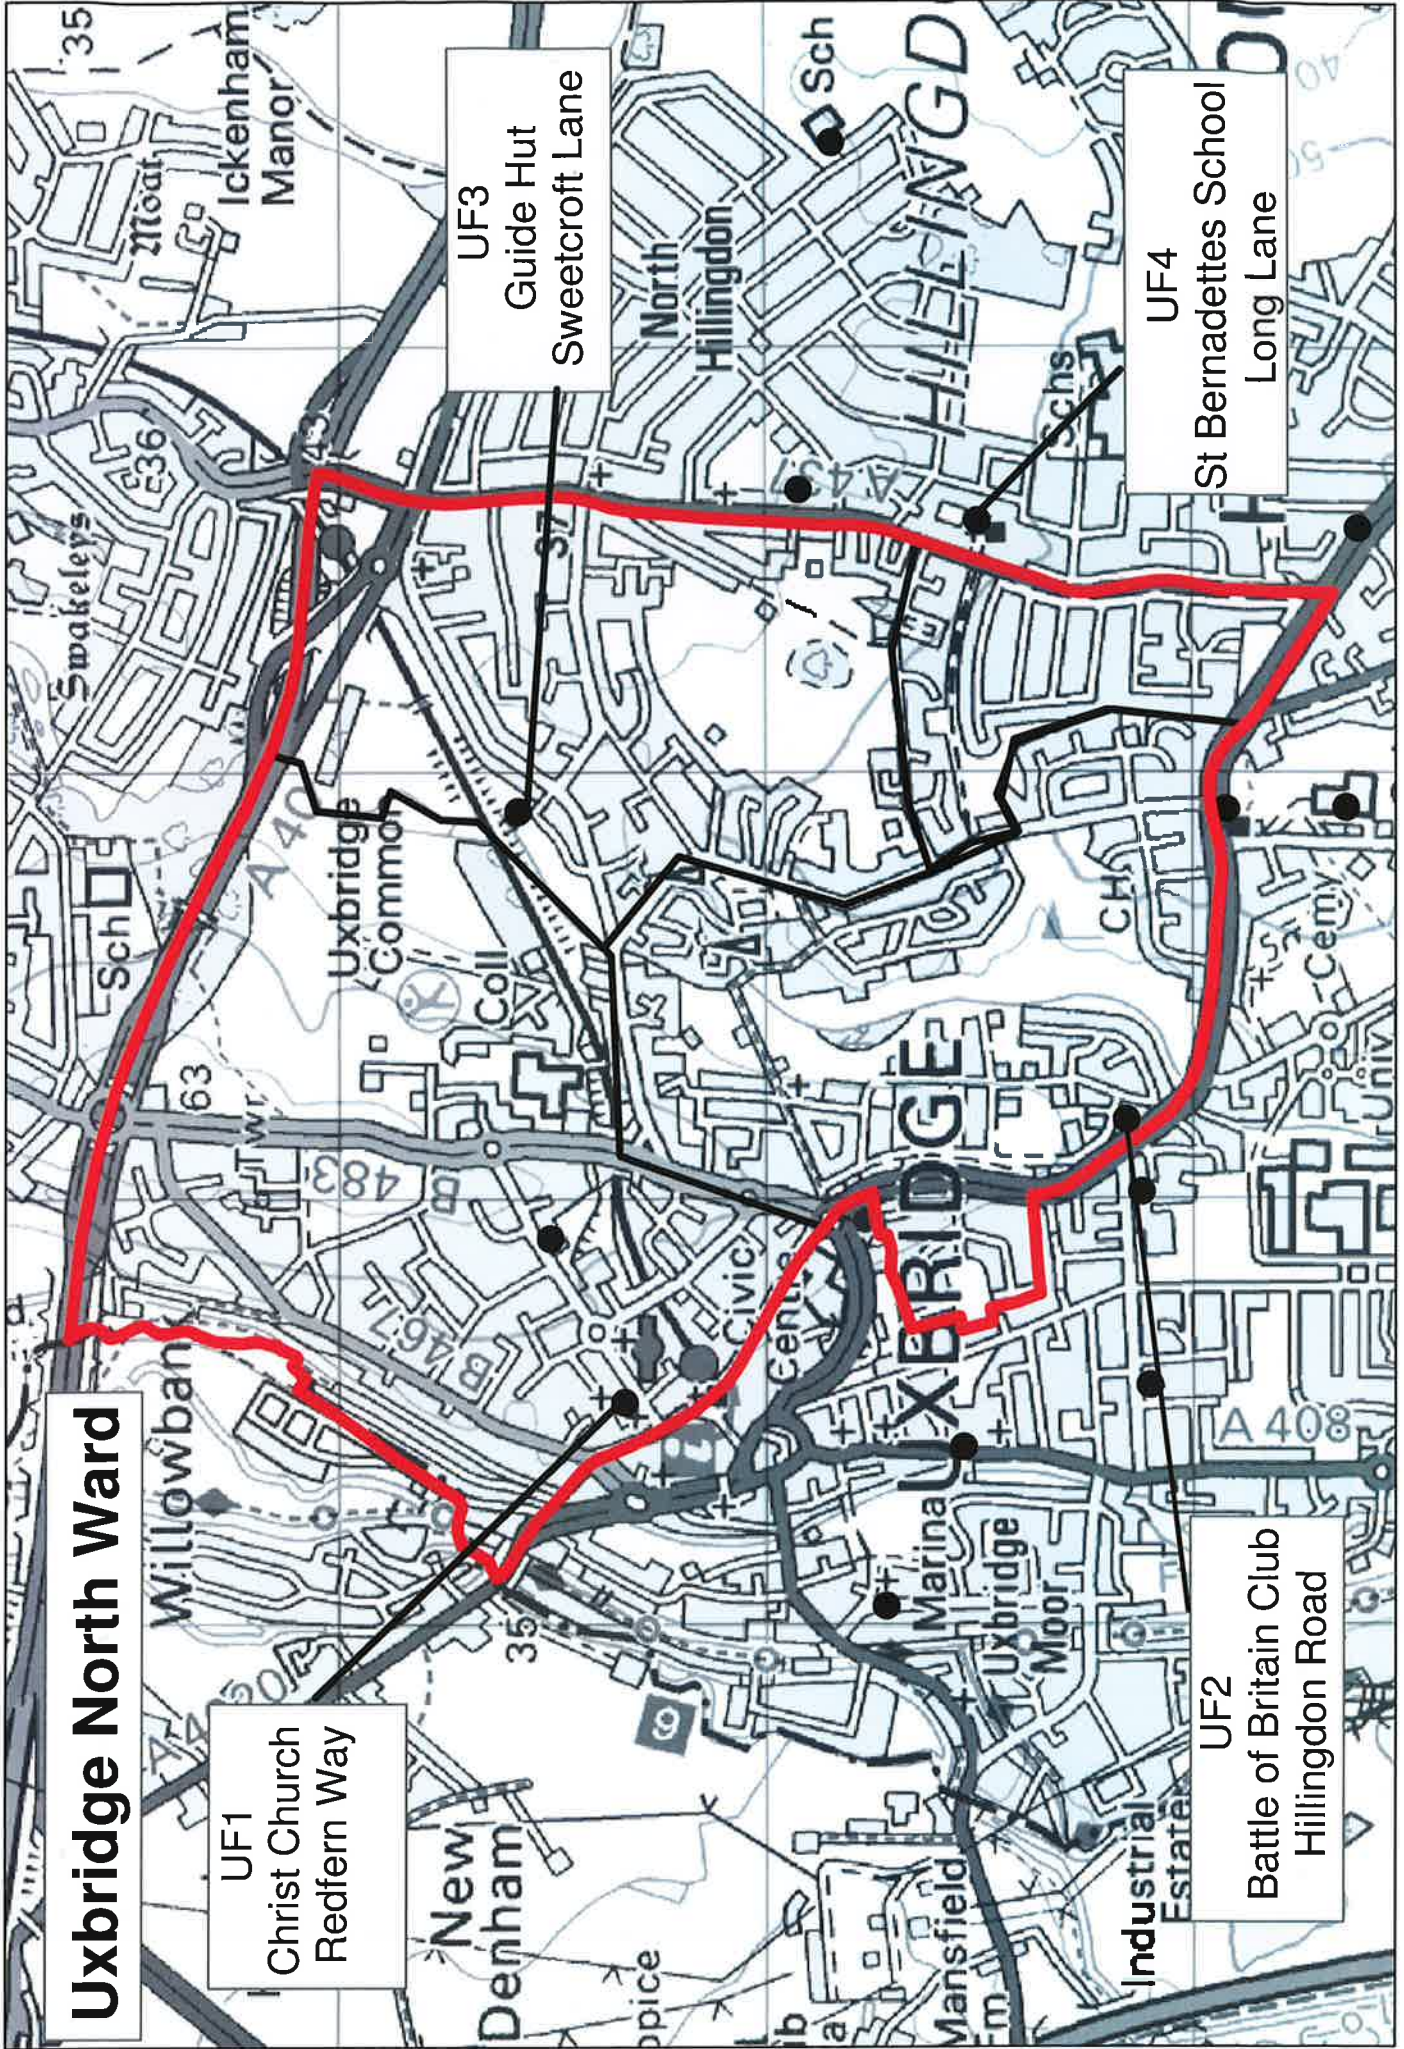

RE1

Hillside School
Northwood Way

RE2

Haydon School
Wiltshire Lane

RE3

Harlyn Primary School
Tolcarne Drive

Pinkwell Ward

HG3
Cranford Park School
Phelps Way

HE2
Harlington Community
School
Pinkwell Lane

4

South Ruislip Ward

UE3

Deane Park Hall
Long Drive

UE2

South Ruislip Library
Victoria Road

UE1

South Ruislip
Christian Fellowship
Deane Avenue

Townfield Ward

● HF1
○ Hayes Town Chapel
○ St Marys Road

● HF2
○ Minet School
○ Avondale Drive

● HF3
○ Townfield Community Centre
○ Townfield Square

**West Drayton
Ward**