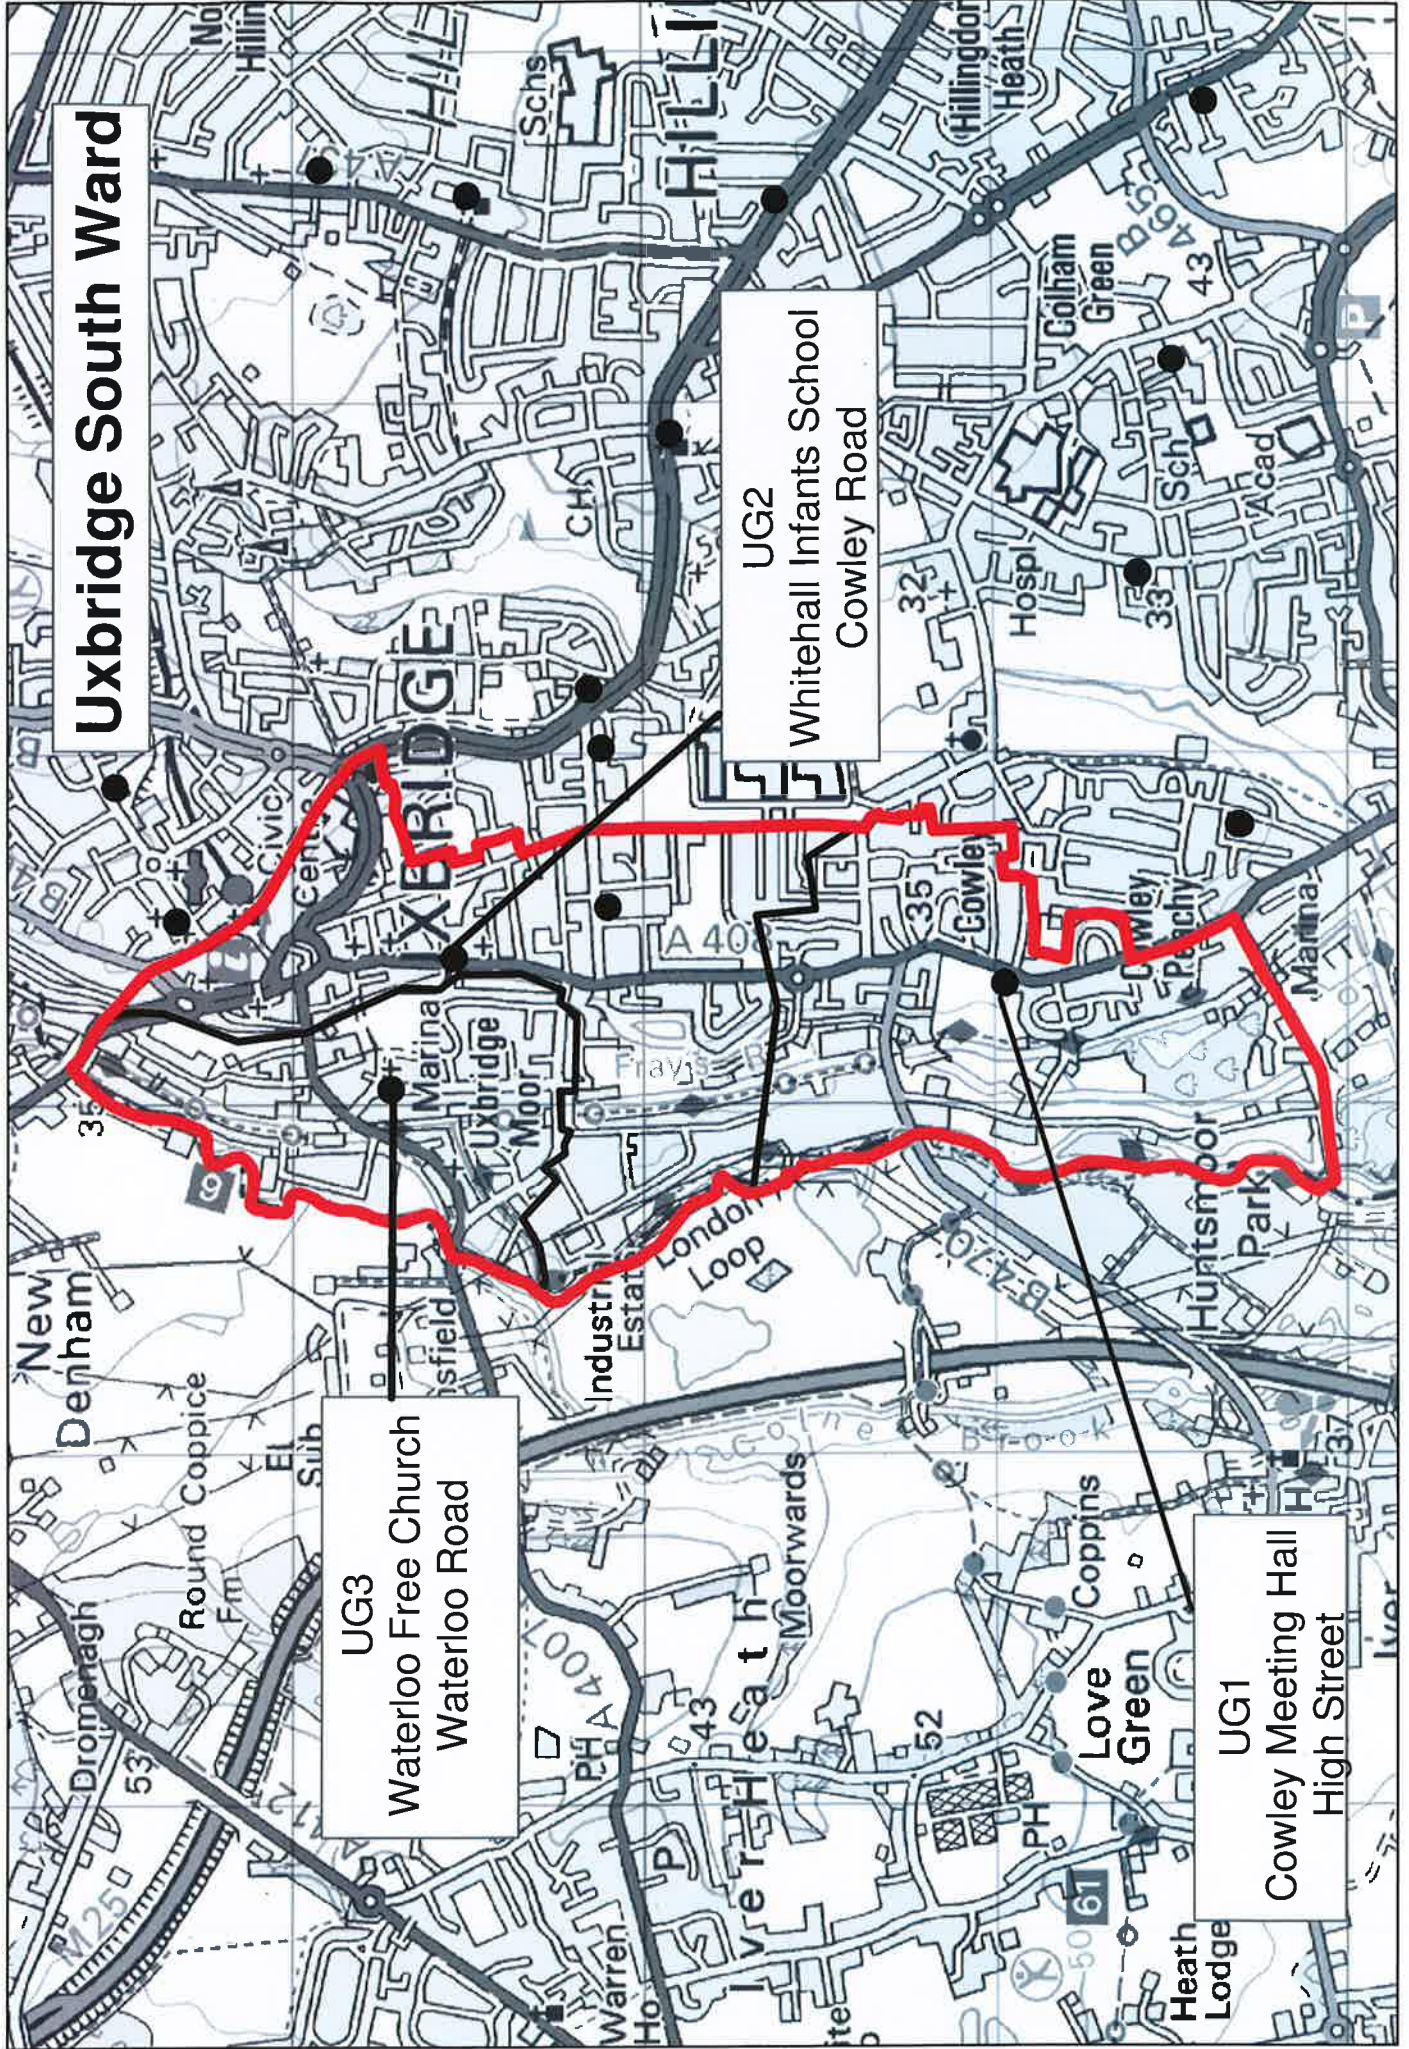

HE2
Harlington Community
School
Pinkwell Lane

4

South Ruislip Ward

UE3

Deane Park Hall
Long Drive

UE2

South Ruislip Library
Victoria Road

UE1

South Ruislip
Christian Fellowship
Deane Avenue

Townfield Ward

● HF1
○ Hayes Town Chapel
○ St Marys Road

● HF2
○ Minet School
○ Avondale Drive

● HF3
○ Townfield Community Centre
○ Townfield Square

**West Drayton
Ward**