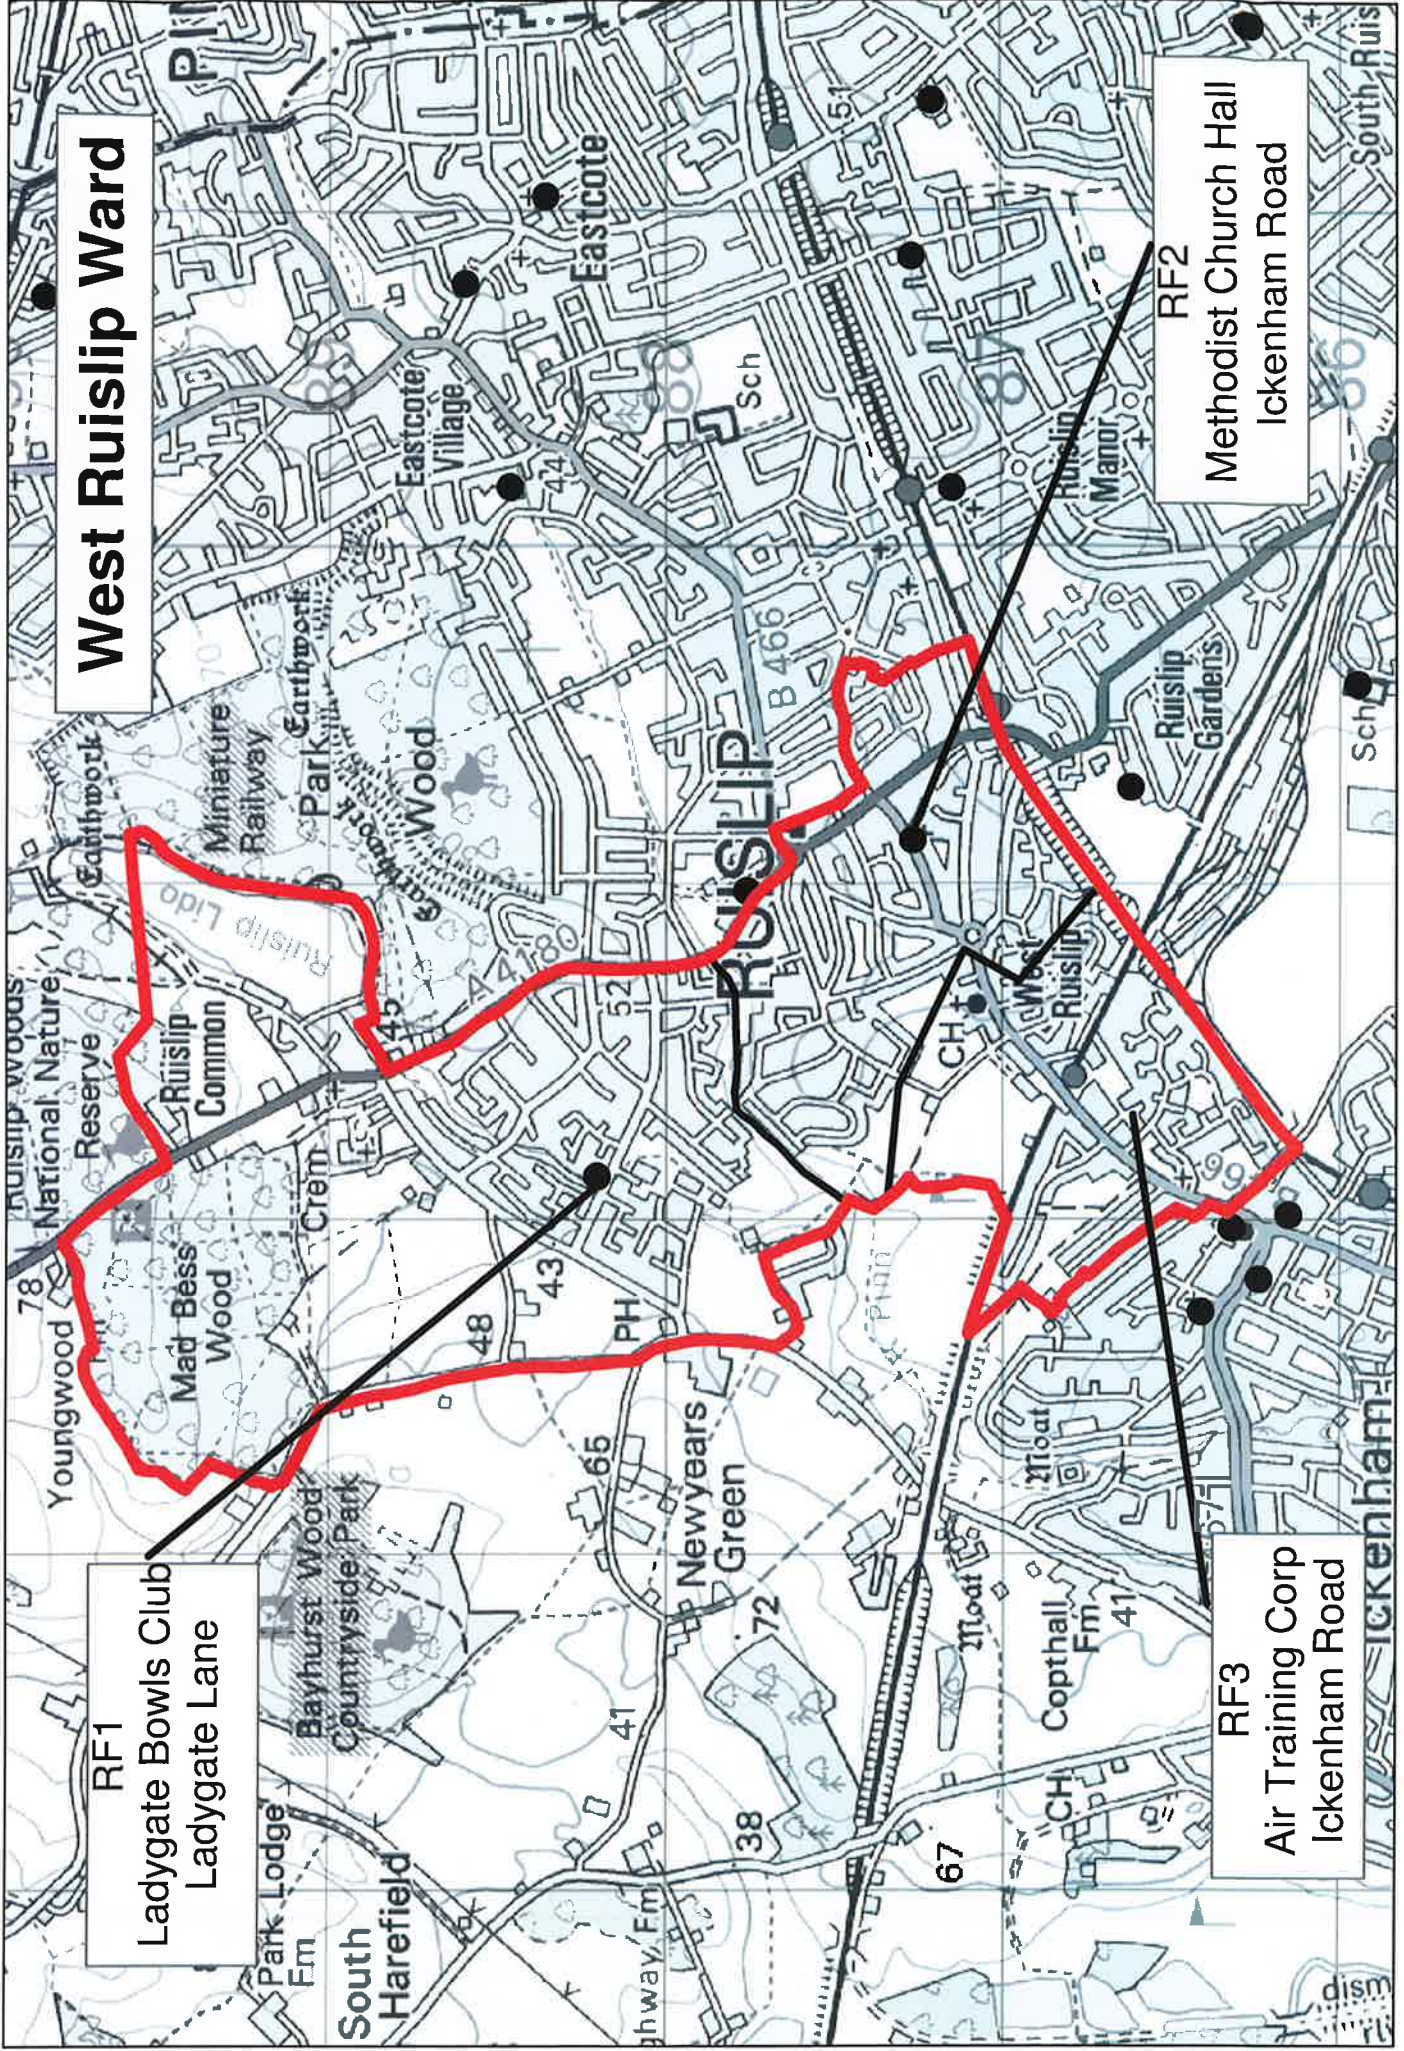

West Ruislip Ward

RF1
Ladygate Bowls Club
Ladygate Lane

RF2
Methodist Church Hall
Ickenham Road

RF3
Air Training Corp
Ickenham Road