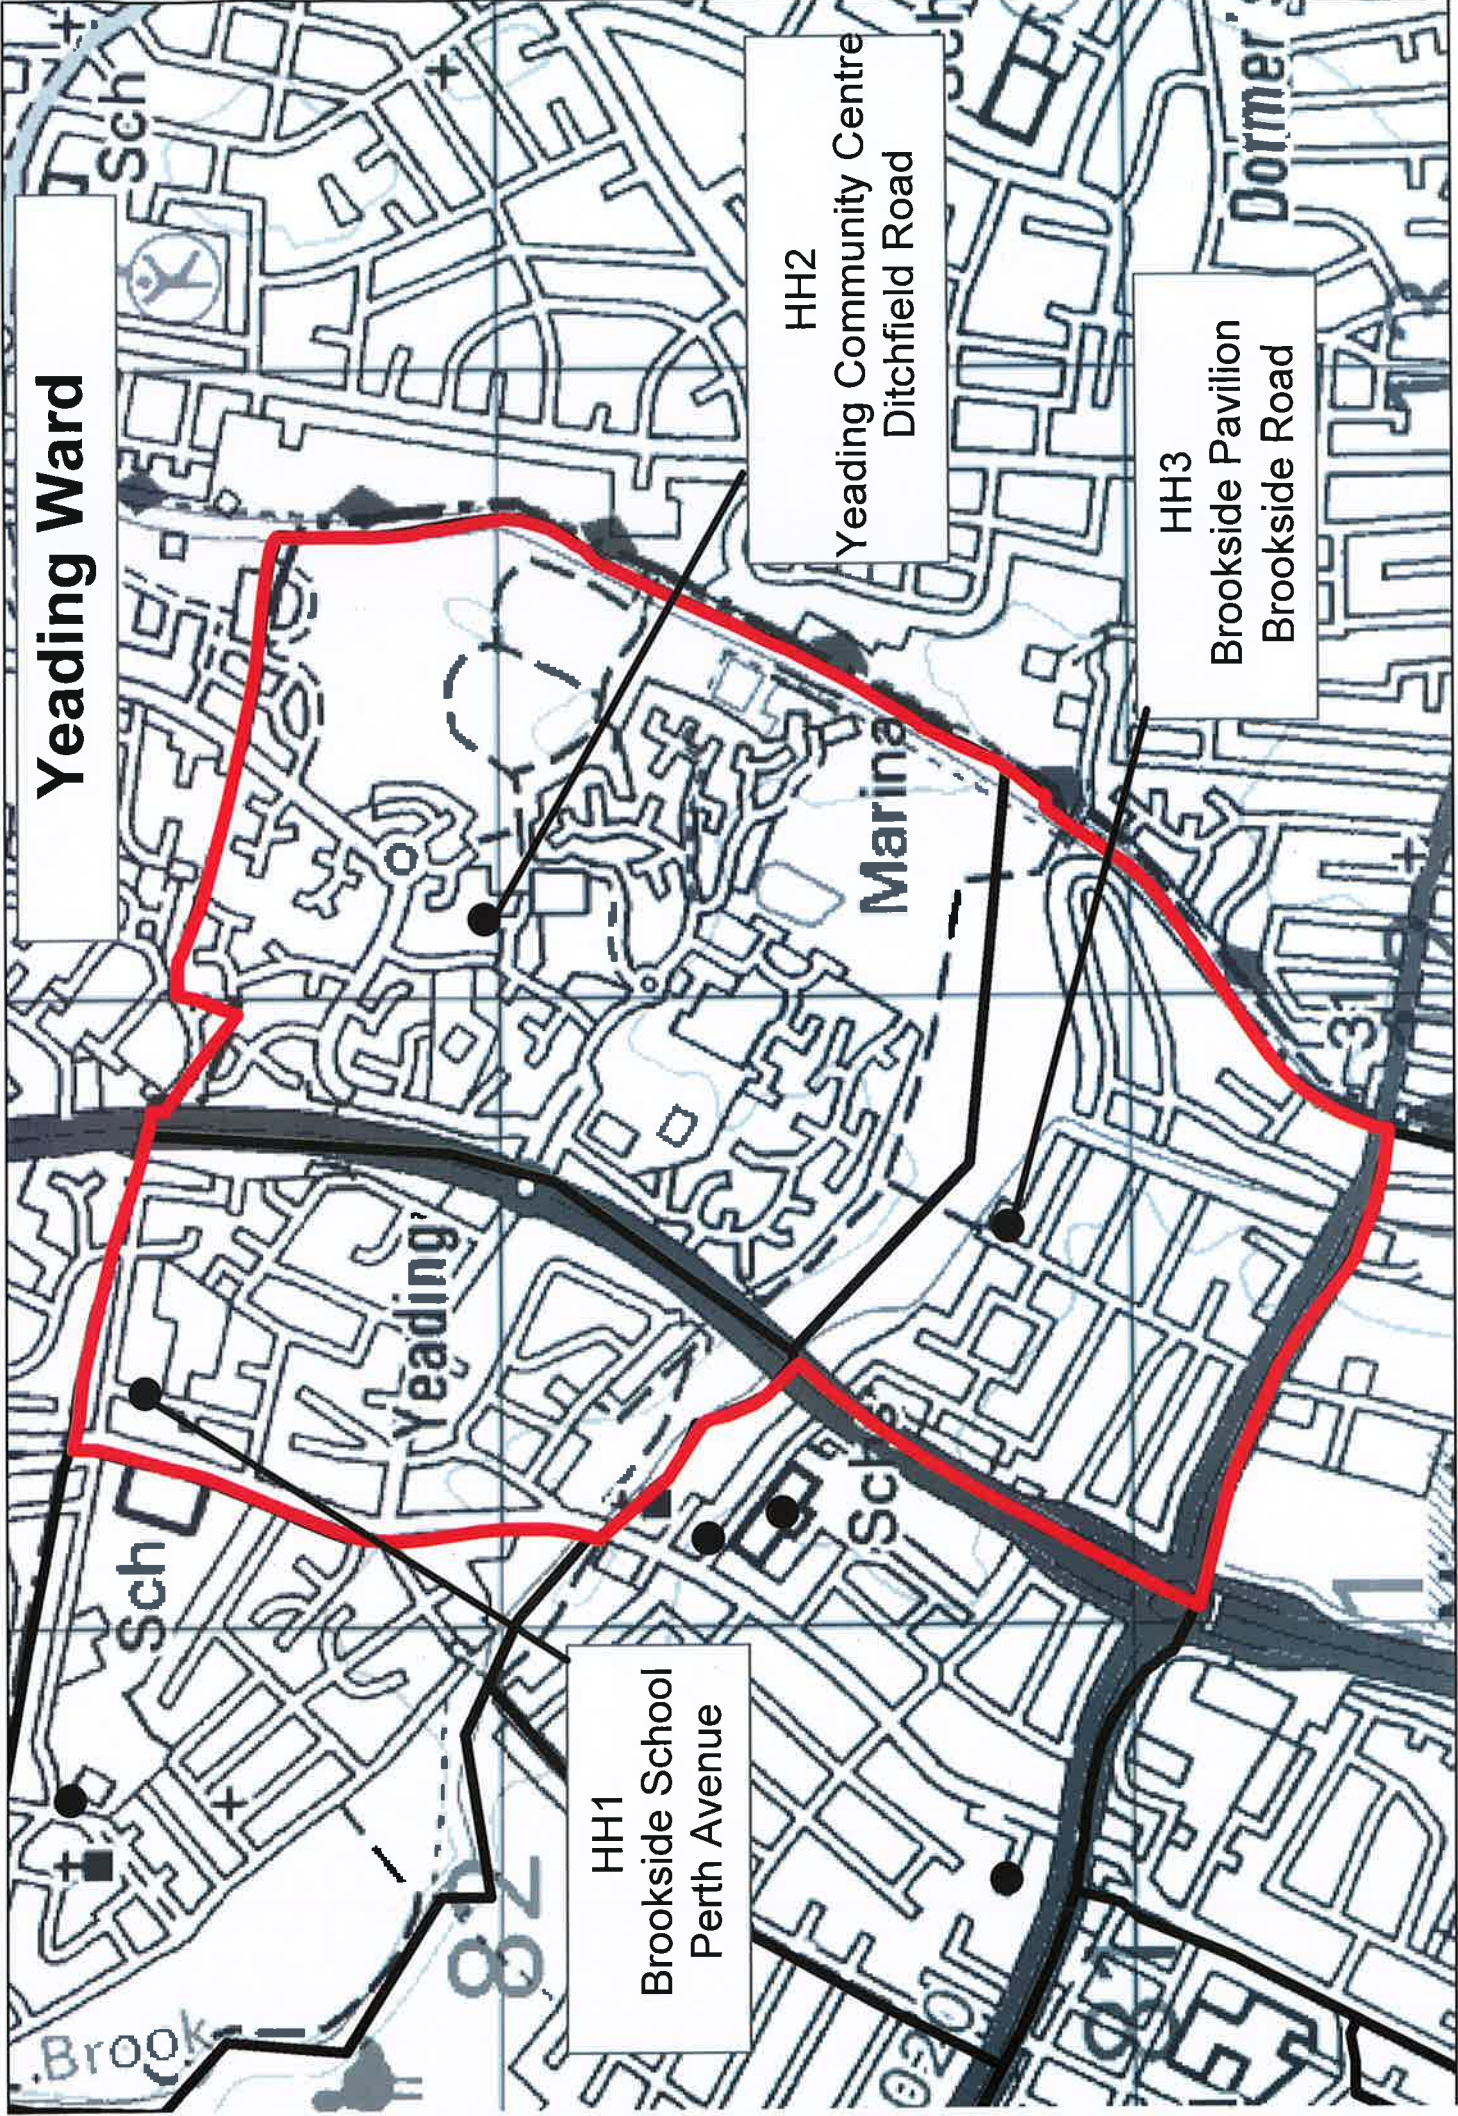

Yeading Ward

HH1
Brookside School
Perth Avenue

HH2
Yeading Community Centre
Ditchfield Road

HH3
Brookside Pavilion
Brookside Road